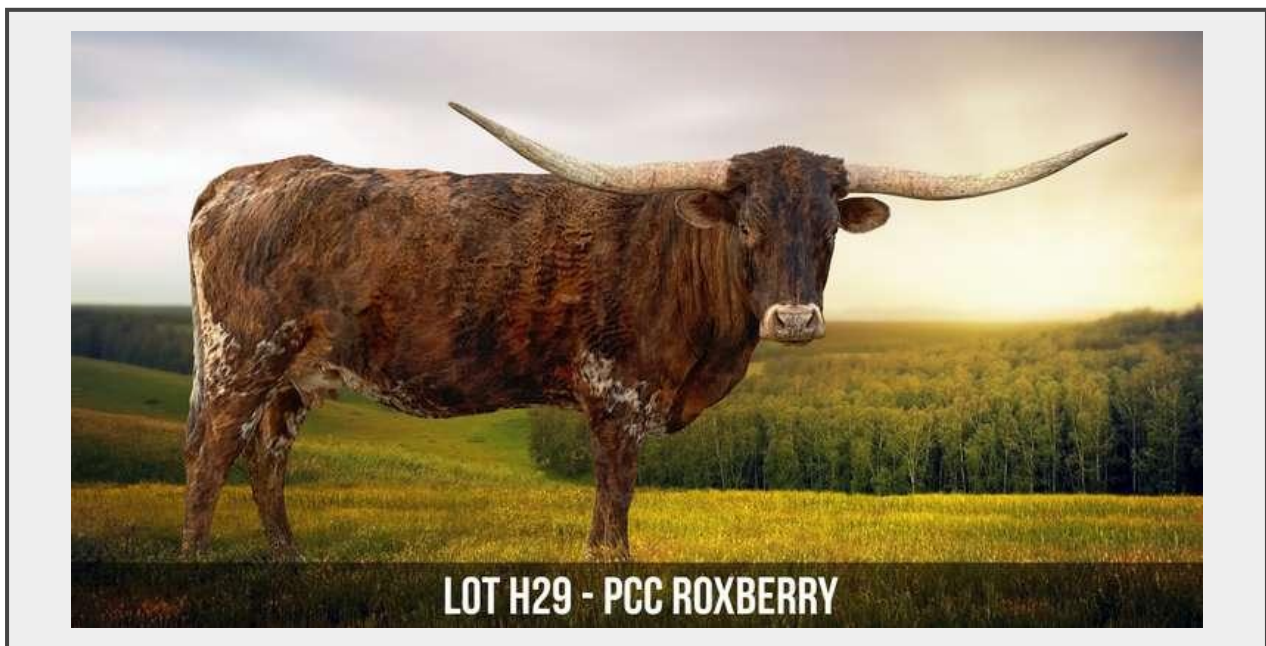

**Sale Name:** Legends Friday Night Heifer Sale

**LOT H29 - PCC ROXBERRY**

**Description**

**REG:** 279536

**PH#:** 33/7

**DOB:** 6/10/2017

**TTT:** 71.25" Updated 8/7/20

**BREEDING UPDATE:** AI'd to MC Hang'in Tuff 7/26/20

*Consigned by Scott, Megan, & Tylan Pace, Pace Cattle Co.*

-PCC RIM ROCK	-JP RIO GRANDE
<b>PCC ROCKY ROAD</b>	-PCC HORIZON
-PCC POCO BOMBER	-BOMBER CHEX 80
	-PCC PHIESTA
	-HEADLINER FF 248
-J S OVERDRIVE	-OVERLYN
<b>CRR RED RITA</b>	
-SH BOLD APRIL 4/3	-K&B JASPER 30X
	-APRIL 6/3

**BREEDING:** Will be AI'd to MC Hang'in Tuff.

**COMMENTS:** OCV'd. PCC Roxberry is a great mix of old school famous genetics, J S Overdrive and current day horn measurement champions like, PCC Rim Rock. She measured 67.75" at 32 months. Roxberry sells with a herd sire prospect at side by Gold Mine 1 (85") and is AI'd to M.C. Hangin' Tuff who measured 94" on his 3rd birthday! [www.pacetexaslonghorns.com](http://www.pacetexaslonghorns.com)