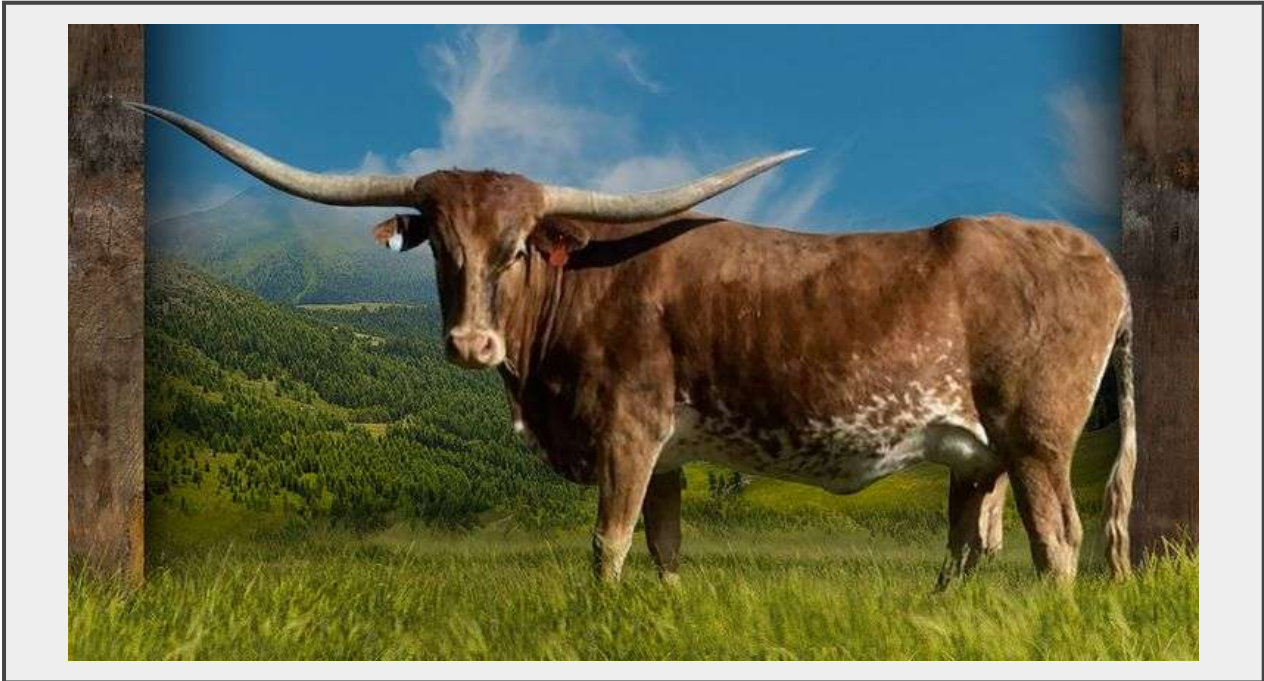

**Sale Name:** Legends Longhorn 2022

**LOT 18 - CASANOVA LUCY CDC**

**Description**

**Consigned by Jason Hardy, JH Cattle Company**

**REG:** CI310581

**PH#:** 102/16

**DOB:** 10/2/2016

**BREEDING:** Exposed to Gold Mine 1 from 07/15/2021 to Sale Date.

**COMMENTS:** OCV'd. Casanova Lucy is a direct daughter of the 100k Cowboy Casanova bull. On her bottom side, she goes back to JP Rio Grande. That gives her 2 Legends in her direct pedigree. She is really starting to brindle up! She is an easy keeper and a great producer. She has a very nice horn set that is laid back and lateral. She will have a calf at the side by Gold Mine 1. We will have her exposed back to Gold Mine for a very good chance at being a 3-in1 package deal.