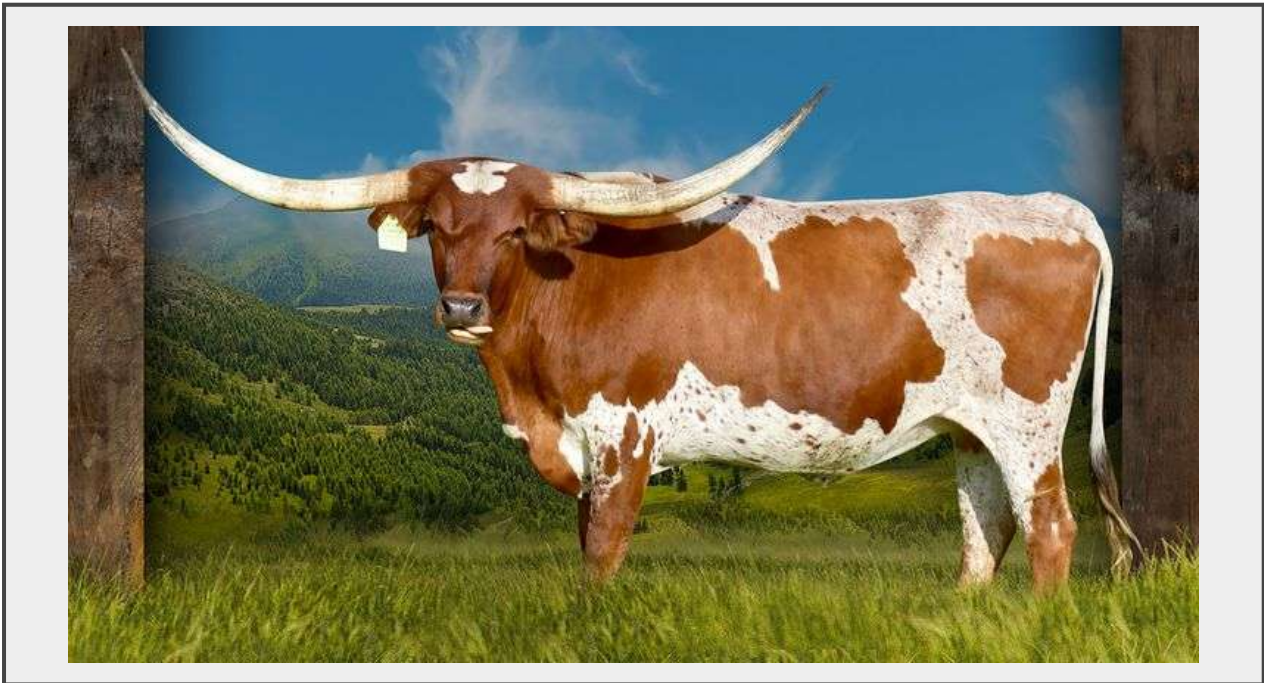

Sale Name: Legends Longhorn 2022

LOT 2 - GLR CASANOVA'S STAR TEXA

Description

CONSIGNED BY Mark Gilliland M.D, Gilliland Ranch LLC

REGISTRATION: CI303464*

PH#: 705

DOB: 01/31/2017

BREEDING: Exposed to Texas Tuff GLR from 12/01/2021 to 02/15/2022.

COMMENTS: OCV'd. Johne's Negative - There is much to like about the females in this young cow's pedigree. She is moving close to 80" TTT plus she has the total conformation package. She produces a great calf every year. You have unparalleled potential when you stack females like Texana Van Horne, Eternal Diamond, ECR Eternal Tari 206, WS Rainbow, and Lady Overlook. We are keeping her daughter sired by The Beast and Hubbells Roman 7 for replacements. She is confirmed bred to Texas Tuff (CTC x RM Touch n Whirl Pat) for an October 2022 calf. The sophisticated breeder that is knowledgeable about pedigrees will understand her value and take her home.